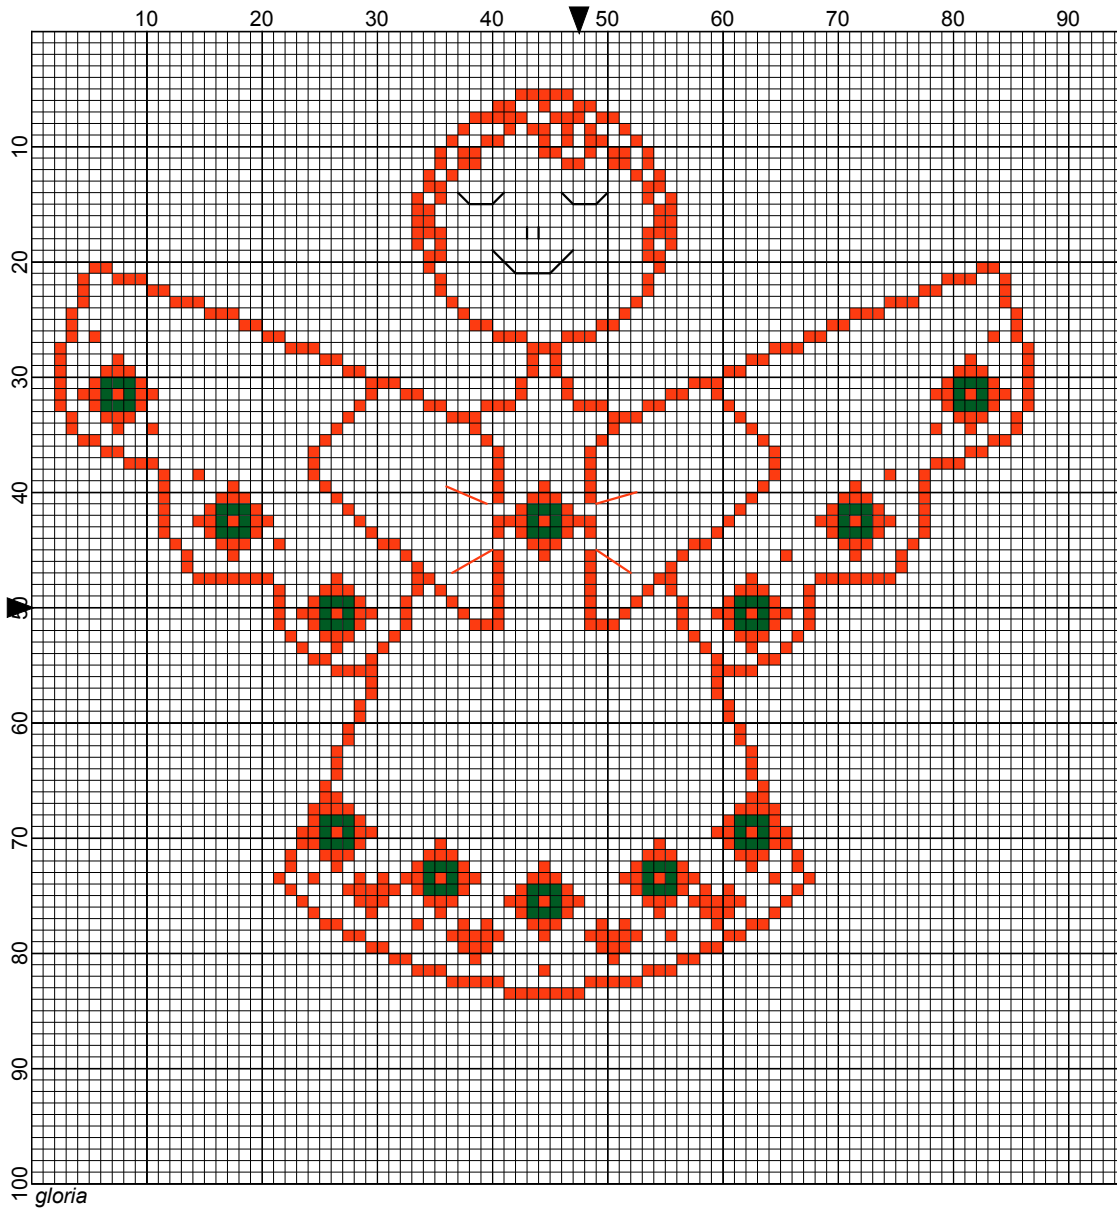

ANGELINO by gloria

- Legend:
- DMC-White
 - DMC-699
 - DMC-606
- Backstitches:
- DMC-310
 - DMC-606

ANGELINO

Author: gloria
Copyright: gloria
Grid Size: 95W x 100H
Design Area: 15,42 cm x 17,96 cm (85 x 99 stitches)

Legend:

 [2] DMC White white

 [2] DMC 699 christmas green

 [2] DMC 606 burnt orange-red

Backstitch Lines:

 DMC-310 black

 DMC-606 burnt orange-red