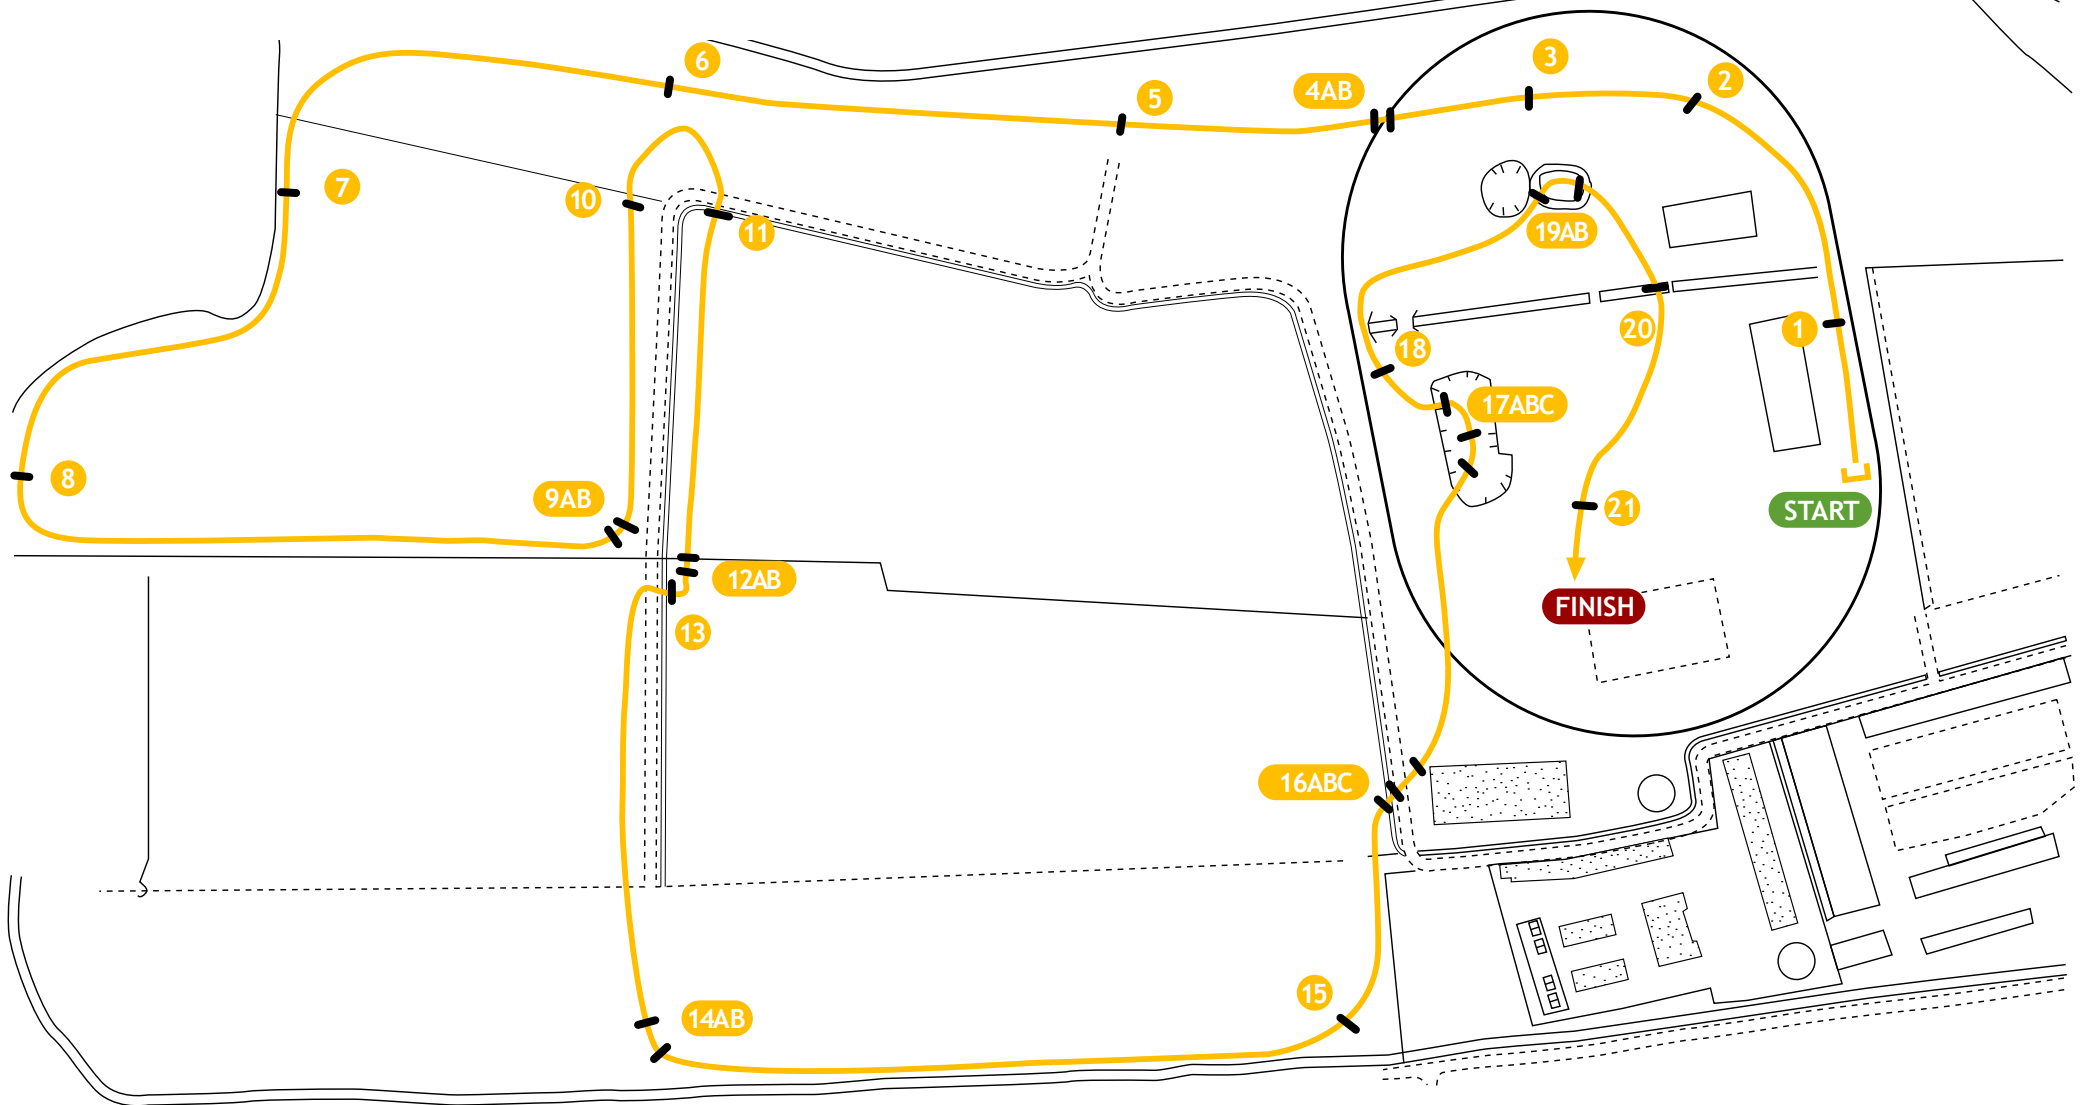

CENTRO IPPICO "LA PISTA"

INTERNATIONAL CIC** - CIC*** - CCI*** HORSE TRIAL

VAIRANO PAVESE 17-18-19 APRIL 2009

QUATTORUOTE

Regione Lombardia

GOODYEAR

CIC**

■ YELLOW

- 1 - Vairano Log
- 2 - Frame
- 3 - Ramp
- 4AB - Double Brush Off Gallop Track
- 5 - Picnic Table
- 6 - Round Top Feeder
- 7 - Log Brush

- 8 - Wheel Oxer
- 9AB - Log & Corner
- 10 - Susi's Bed
- 11 - Triple Bar & Ditch
- 12AB - Bank & Brush
- 13 - Trakhener
- 14AB - Double Angled Brush

- 15 - Machinery Yard
- 16ABC - Tourning Coffin
- 17ABC - Uphill Log & Ditch & Log Drop
- 18 - Brush Wedge
- 19AB - Water
- 20 - Arena Trakhener
- 21 - Vairano Arch